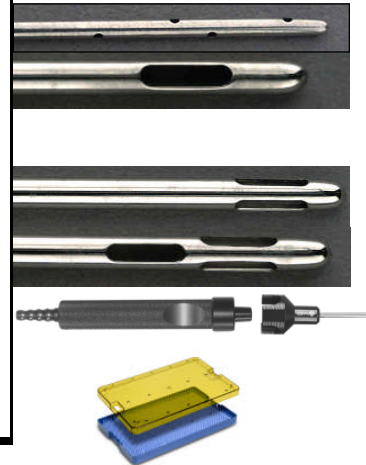

800-268-2937

Toomey 60cc Syringe Body Set

Compare to Tulip Medical's Body Set and their discounted Price. **Save over \$1200.00**

Toomey Syringe Body Set

Percutaneous Punch

Tumescent Multi Hole Infiltrator 2mm X 30cm

One Hole Standard 60cc 12g X 20cm

One Hole Standard 60cc 11g X 25cm

Mercedes 60cc 10g X 25cm

Triport 60cc 6g X 30cm

Toomey Power Aspiration Handle

Horseshoe Lock 60cc (2 ea.)

Autoclavable Tray

\$839.95 Entire Set