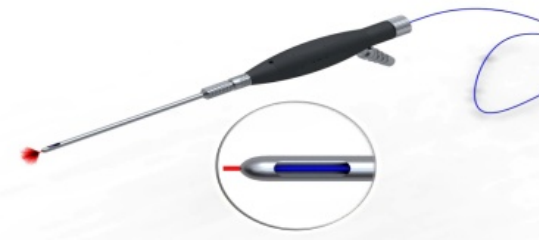

Compare & Save

Laser Fiber Guide Handle

Designed to be used with all laser assisted liposuction systems. The Laser Fiber Handle is 5 1/4" long & is available in 3 diameters. 1/2", 3/4" & 1".

Laser Fiber Guide Handles
\$195.00

Laser Fiber Sheaths

Luer lock Sheaths to be used with laser assisted liposuction systems. Cannulas come in a variety of sizes to accommodate any systems' fiber guide.

Laser Fiber Sheaths
\$95.00

NEW Laser Assist Liposuction Handle

Allows for simultaneous melting & suction of fat, for greater control and accuracy of fat removal. Provides user with immediate feedback to help determine endpoints & decrease procedure time.

"Our Study of 50 cases showed, the Guide gave superior results over the traditional technique (separate lasing and suction) while significantly reducing procedure times"

Bruce E. Katz, MD
New York, NY

Combo Laser/Lipo Handle

Standard Diameter 2mm Facial ; 3.4mm Body

Standard Lengths 10cm, 15cm, 20cm or 25cm

Laser Assist Lipo Handle
Contact for Quote