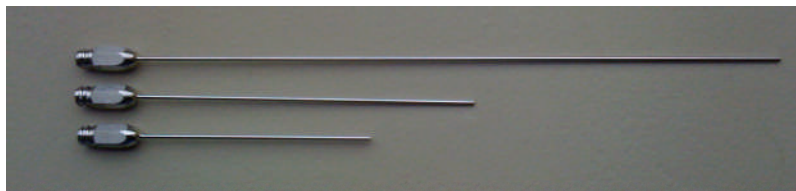

NEW Laser Assisted Liposuction Instruments

Compatible with all laser liposuction systems including **Smartlipo™**, **Smartlipo MPX™**, **CoolLipo™**, **SlimLipo™**, **ProLipo PLUS™** and others

Laser Fiber Guide Handles & Sheaths are used for guiding the laser fiber to the areas that you would like to melt fat.

Compare & Save

Laser Fiber Guide Handle

Designed to be used with all laser assisted liposuction systems. The Laser Fiber Handle is 5 1/4" long & is available in 3 diameters. 1/2", 3/4" & 1".

Laser Fiber Guide Handles
\$195.00

Laser Fiber Sheaths

Luer lock Sheaths to be used with laser assisted liposuction systems. Cannulas come in a variety of sizes to accommodate any systems' fiber guide.

Laser Fiber Sheaths
\$95.00

NEW Laser Assist Liposuction Handle

Allows for simultaneous melting & suction of fat, for greater control and accuracy of fat removal. Provides user with immediate feedback to help determine endpoints & decrease procedure time.

"Our Study of 50 cases showed, the Guide gave superior results over the traditional technique (separate lasing and suction) while significantly reducing procedure times"