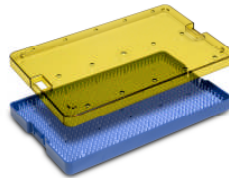

AMT Face & Neck Liposuction SET

Designed for small area aspiration procedures

Tip Styles & Sizes

- (1) Accelerator 2mm x 15cm
- (1) Accelerator 2mm x 23cm
- (1) Accelerator 3mm x 15cm
- (1) Spatula 2mm x 15cm
- (1) Spatula 3mm x 15cm

Handle Options:

- A) All One piece handles
- B) Two Piece - Luer Lock Handles - Qty. 2
- C) Two Piece - Delrin Handles - Qty. 2

Infusion Needles:

- (1) Infusion Handle, luer lock, with on/off control
- (1) 1.5mm x 15cm spatula infusion needle, luer lock
- (1) 1.5mm x 10cm spatula infusion needle, luer lock

Item No. AMT-FaceLipo

- (1) Autoclavable Tray Optional

Helical & K-Wedge - Facial Liposuction Set

Helical Pattern Single Slot Cannulas

20g X 6cm

18g X 5cm

16g X 8cm

K-Wedge Cannulas

16g X 8cm

14g X 10cm

Autoclavable Tray

Helical Pattern Single Slot compare to **Capistrano™** style. Multiple round holes in helical pattern with one single slot distally.

K-Wedge compare to **Finesse™** Style. Two holes on one side and a spatula-like tip. Often used near the dermis during last stages Of liposuction.