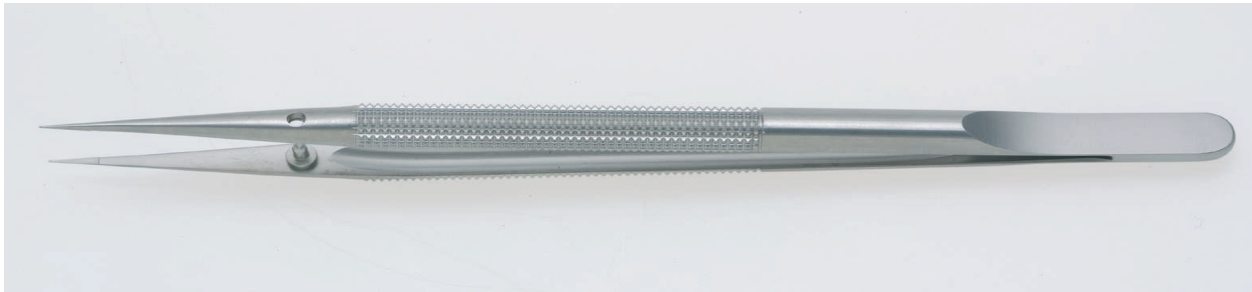

Micro-Forceps - Stainless Steel

Specials

Micro-Forceps

Round handle, with tying platform

AMT111-10415 15.0 cm straight, smooth

AMT111-10515 15.0 cm curved, smooth

\$239 ea.

Micro-Forceps

Round handle, with tying platform

AMT111-10818 18.0 cm straight, smooth

AMT111-10918 18.0 cm curved, smooth

\$249 ea.