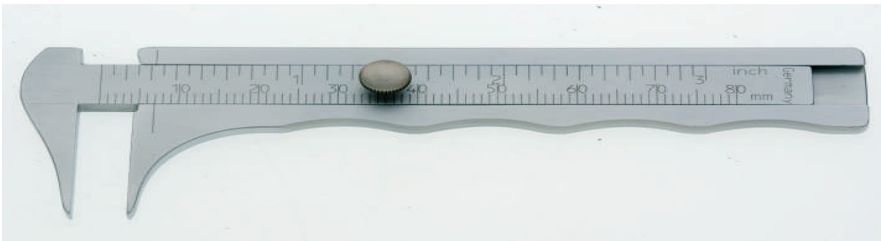

Measuring

Thorpe Precision Caliper

AMT102-31911 12.5 cm

Castroviejo Caliper

AMT142-58307 9.0 cm

Jameson Caliper

AMT102-31710 10.0 cm

Thorpe Caliper, angled

AMT102-31811 12.0 cm