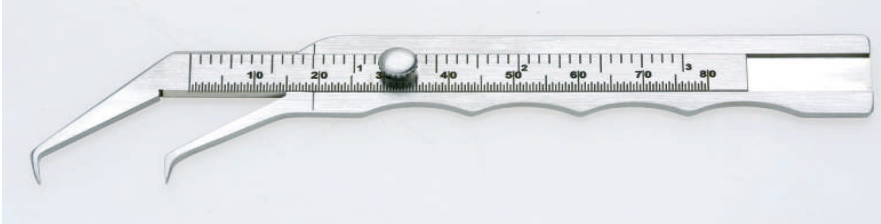

Measuring

Thorpe Precision Caliper

AMT102-31911 12.5 cm

Castroviejo Caliper

AMT142-58307 9.0 cm

Jameson Caliper

AMT102-31710 10.0 cm

Thorpe Caliper, angled

AMT102-31811 12.0 cm