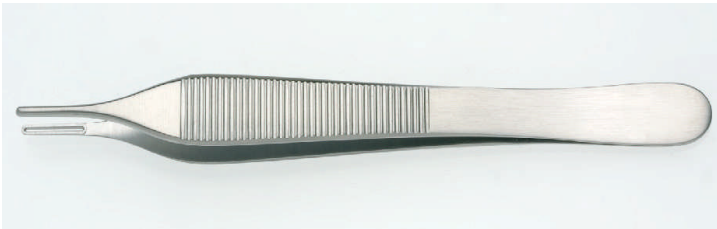

Adson Forceps - Stainless Steel Specials

Brown-Adson

AMT110-18812 12.0 cm, brown teeth

\$35 ea.
Buy 5 or more at
\$29.99 ea.

Adson-Graefe

AMT110-20012 12.0 cm, multi-toothed

\$59 ea.

Daniel Adson

AMT110-32812 12.5 cm spoon cup jaw

\$59 ea.

Adson Forceps - Tungsten Carbide

Brown-Adson

AMT110-18802 12.0 cm, cross serrated, brown teeth, TC
AMT110-18805 15.0 cm, cross serrated, brown teeth, TC

\$199 ea.